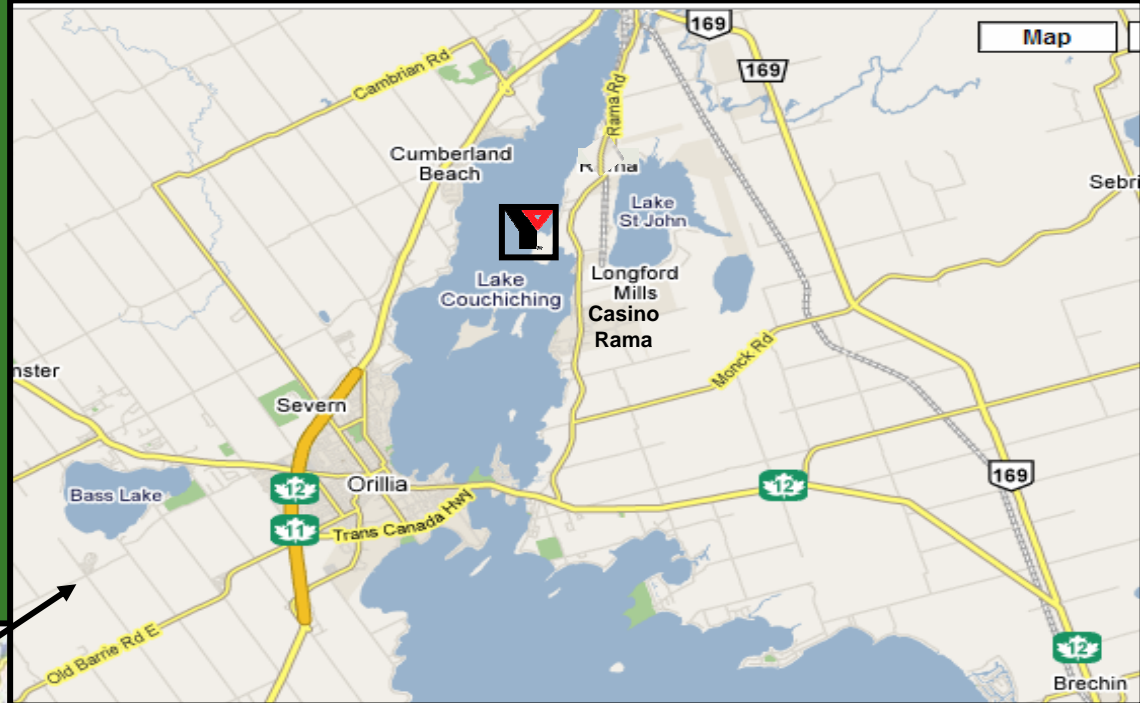

Just 15 minutes from junction of Hwy 11 & 12

90 minutes north of Toronto

From Southern Ontario

- Hwy 400 to Hwy 11 North
- Take Hwy 12 S exit at Orillia
- Follow Hwy 12 S turning right on Atherley Road
- Turn left on Rama Road & go past Casino Rama & Longford Mills
- Turn left at YMCA Geneva Park sign

From Eastern Ontario

- Take Hwy 12 North
- Turn right on Rama Road, go past Casino Rama & Longford Mills
- Turn left at YMCA Geneva Park sign

From Northern Ontario

- Take Hwy 11 South
- Take Hwy 169 E exit at Washago
- Turn right on to Rama Road
- Turn right at YMCA Geneva Park sign